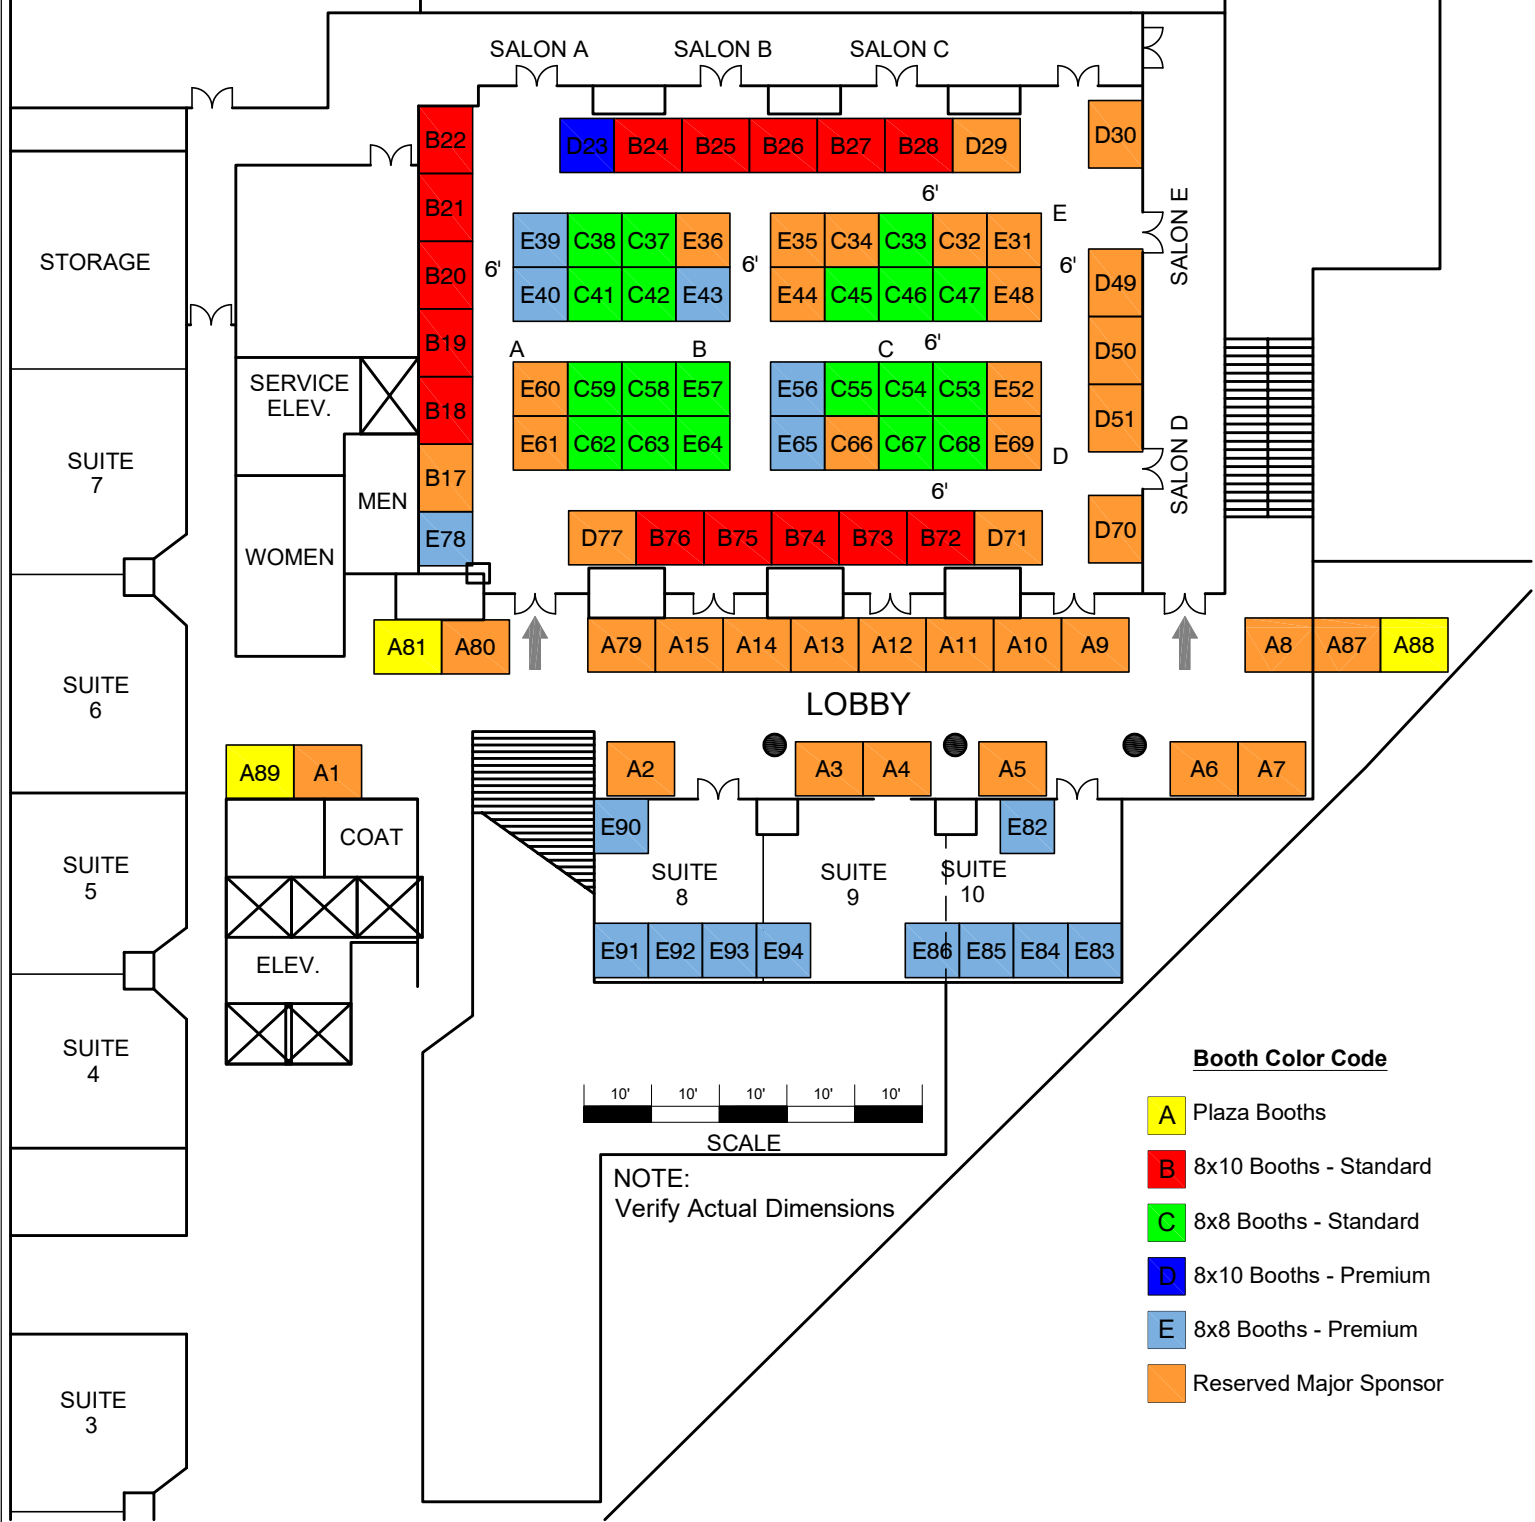

SHERATON INDIANAPOLIS KEYSTONE CROSSING PLAZA BALLROOM

Booth Color Code

- A Plaza Booths
- B 8x10 Booths - Standard
- C 8x8 Booths - Standard
- D 8x10 Booths - Premium
- E 8x8 Booths - Premium
- Reserved Major Sponsor

SCALE

NOTE:
Verify Actual Dimensions

Notes:

**IACC
Annual
Conference
2021**

Show Acronym or Name:
IACC Annual Conference 2021

Show Date:
December, 2021

Facility Name:
Sheraton Hotel at Keystone Crossing

Facility City, State:
Indianapolis, IN

Show Room Location:
Plaza Ballroom & Lobby area

Booth Legend				
Inventory as of 10/20/2021				
Dimension	Size	Qty	SqFt	
8x8'	64	48	3,072	
8x10'	80	45	3,600	
Totals:		93	6,672	

Account Executive:
Tina Rembusch

Show Number:
03-02930-21

Drawn By:
Gail Barnforth

File Name: 02930-03-21 IACC Annual Conf_r4

Revised Date:
10/20/2021 5:03 PM

Drawing Scale:
9/256" = 1'-0"